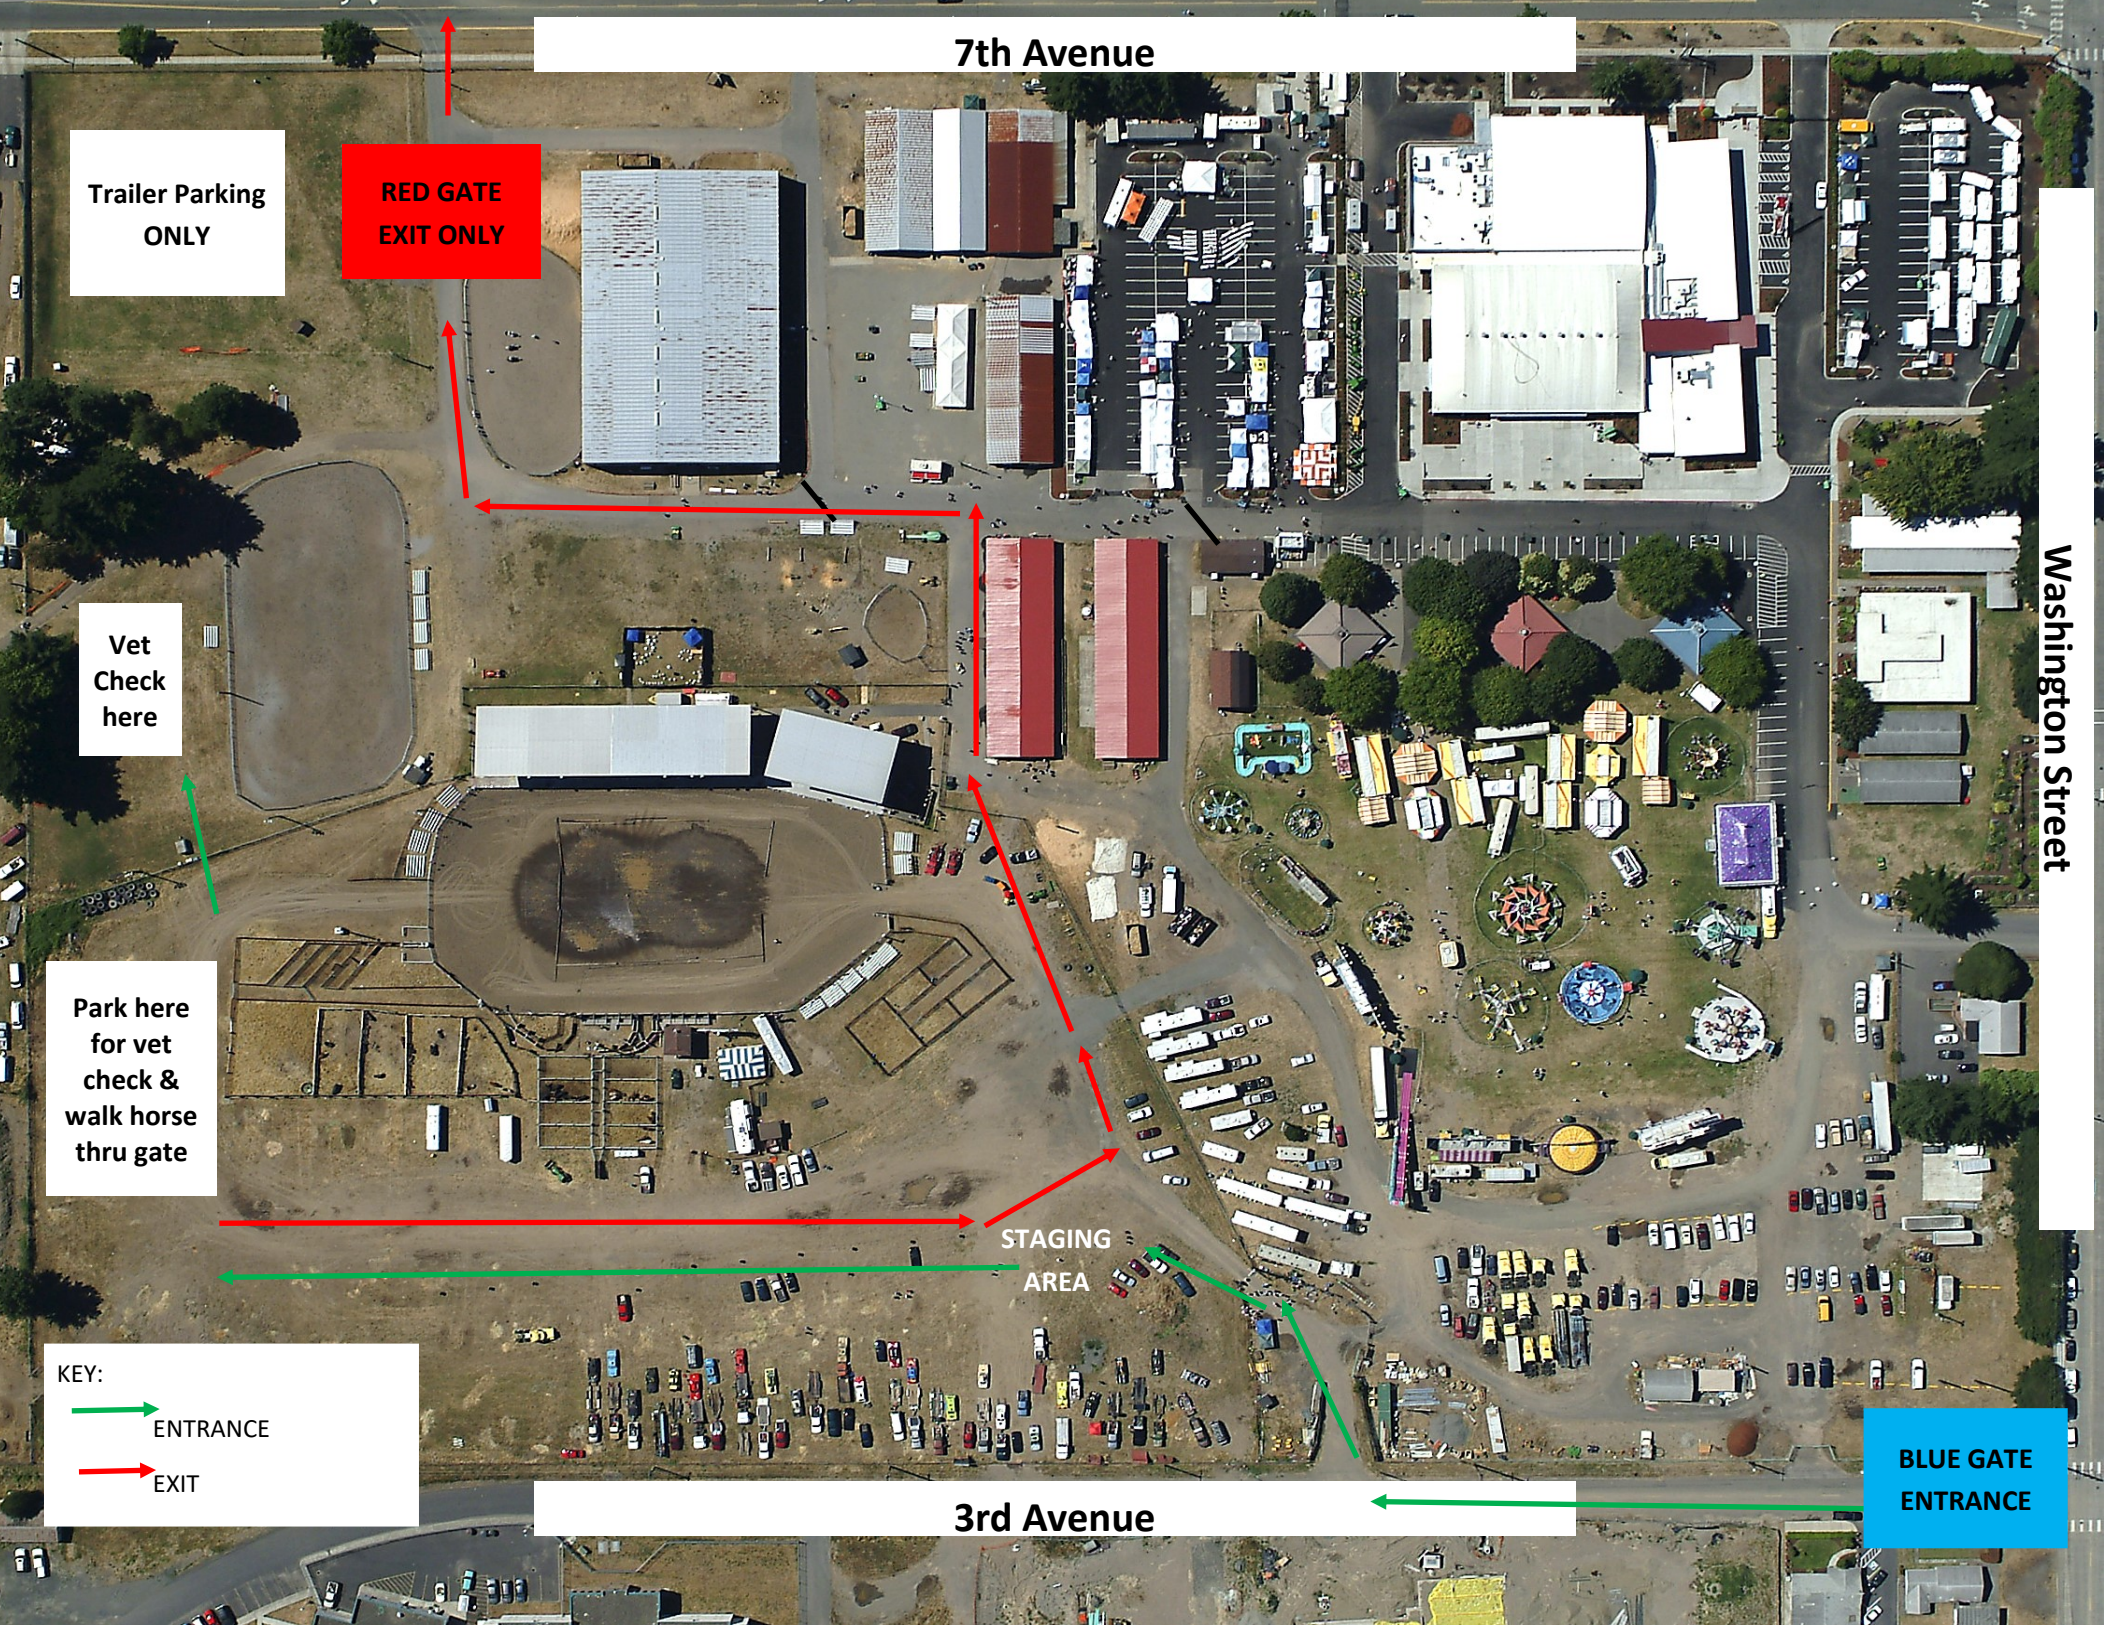

7th Avenue

Trailer Parking ONLY

RED GATE EXIT ONLY

Vet Check here

Park here for vet check & walk horse thru gate

STAGING AREA

KEY:
ENTRANCE
EXIT

Washington Street

BLUE GATE ENTRANCE

3rd Avenue

MOVE IN NOTES

- Horse Exhibitors must arrive through the **BLUE GATE** off 3rd Avenue between the hours of 3:00 PM—7:00 PM. Please alert the attendant upon arrival that you are there to check-in your horse and they will direct you to the 4-H gate.
- Please park your trailer to southeast of the 4-H gate. You will then walk your horse through the 4-H gate to the vet check area.
- Once your horse has been examined, please proceed along the route to either drop your trailer in the Southwest grassy lot or exit through the **RED GATE**

Please note: Trailers that do not intend to stay on the grounds for the duration of the Fair must be off the grounds no later than 10:00 pm on Tuesday. Any trailers that remain on the grounds after 10:00 pm on Tuesday cannot be moved until Sunday at 6:00 am.